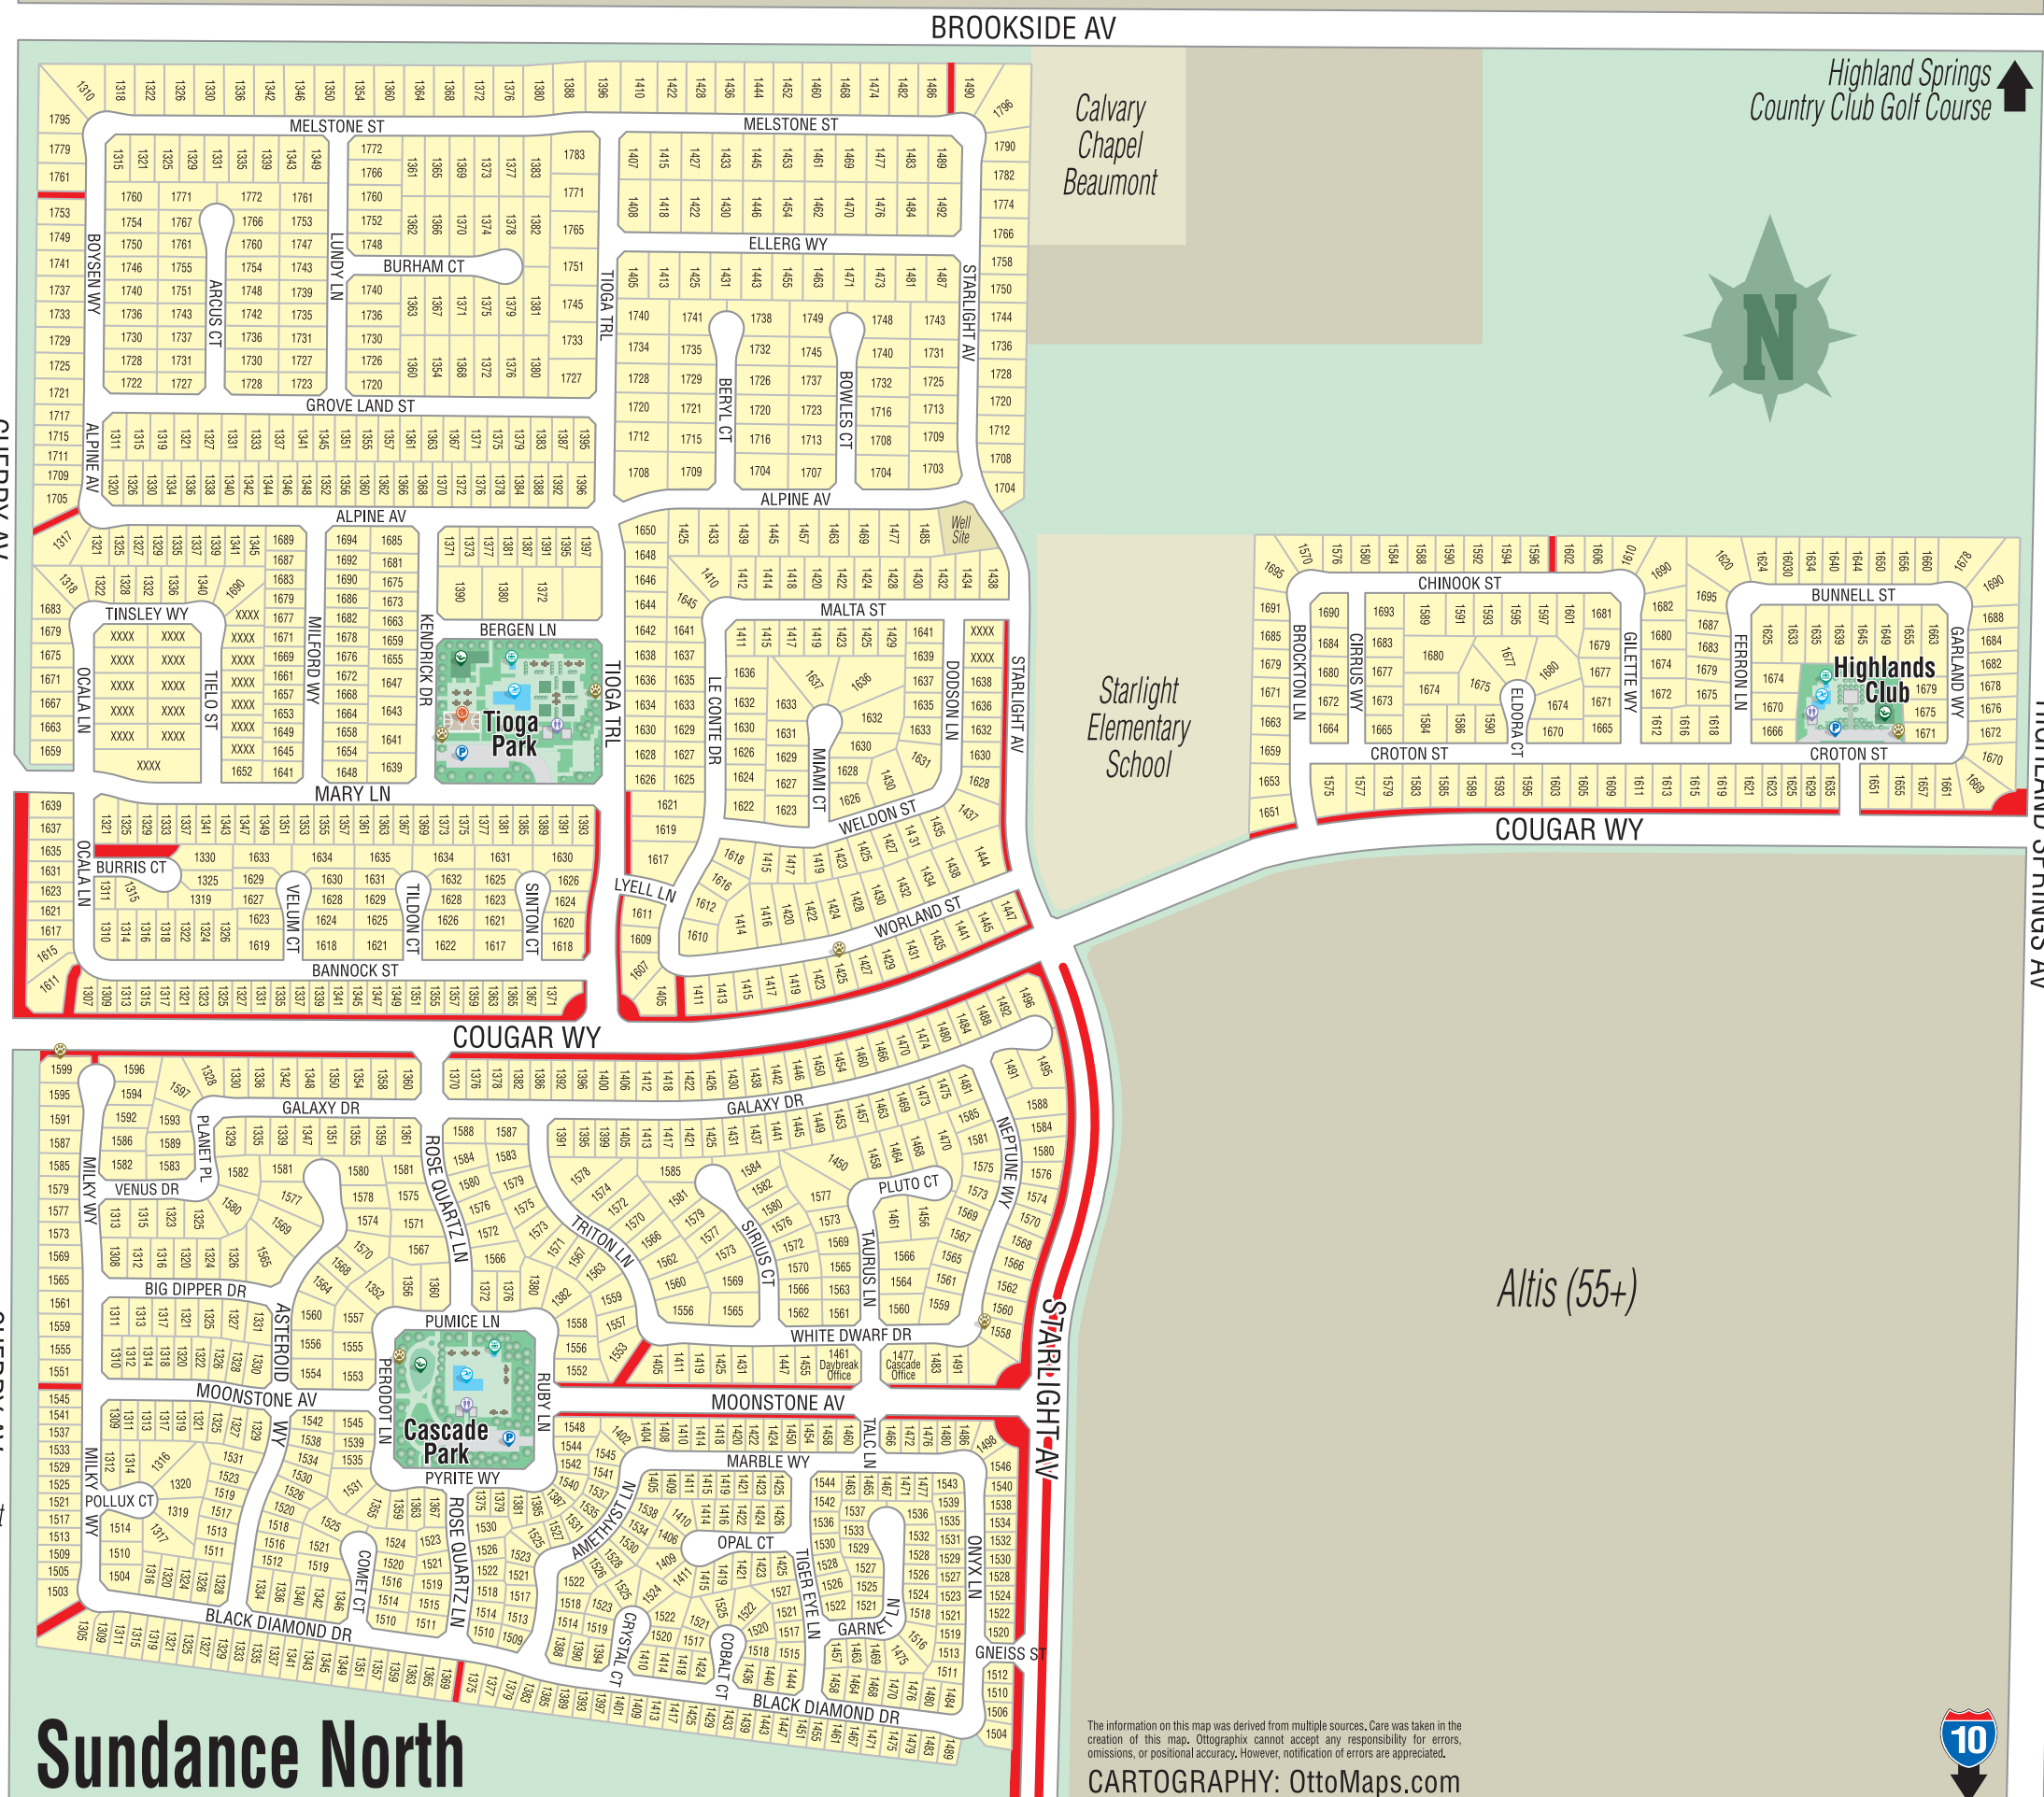

SUNDANCE

This is your place.

Sundance North is a master-planned community that features beautiful brand new single family homes. This community has enticing views of the mountains and family-friendly amenities. Sundance North is also in close proximity to schools, parks, shopping, and easy access to the 10 highway.

- # Addresses
- Common Areas
- Parking
- Pool
- Spa
- Restrooms
- Basketball
- Tot Lot
- Dog Station
- Gate
- Picnic Table

Sundance North

The information on this map was derived from multiple sources. Care was taken in the creation of this map. Ottophraph cannot accept any responsibility for errors, omissions, or positional accuracy. However, notification of errors are appreciated.
CARTOGRAPHY: Ottophraph.com